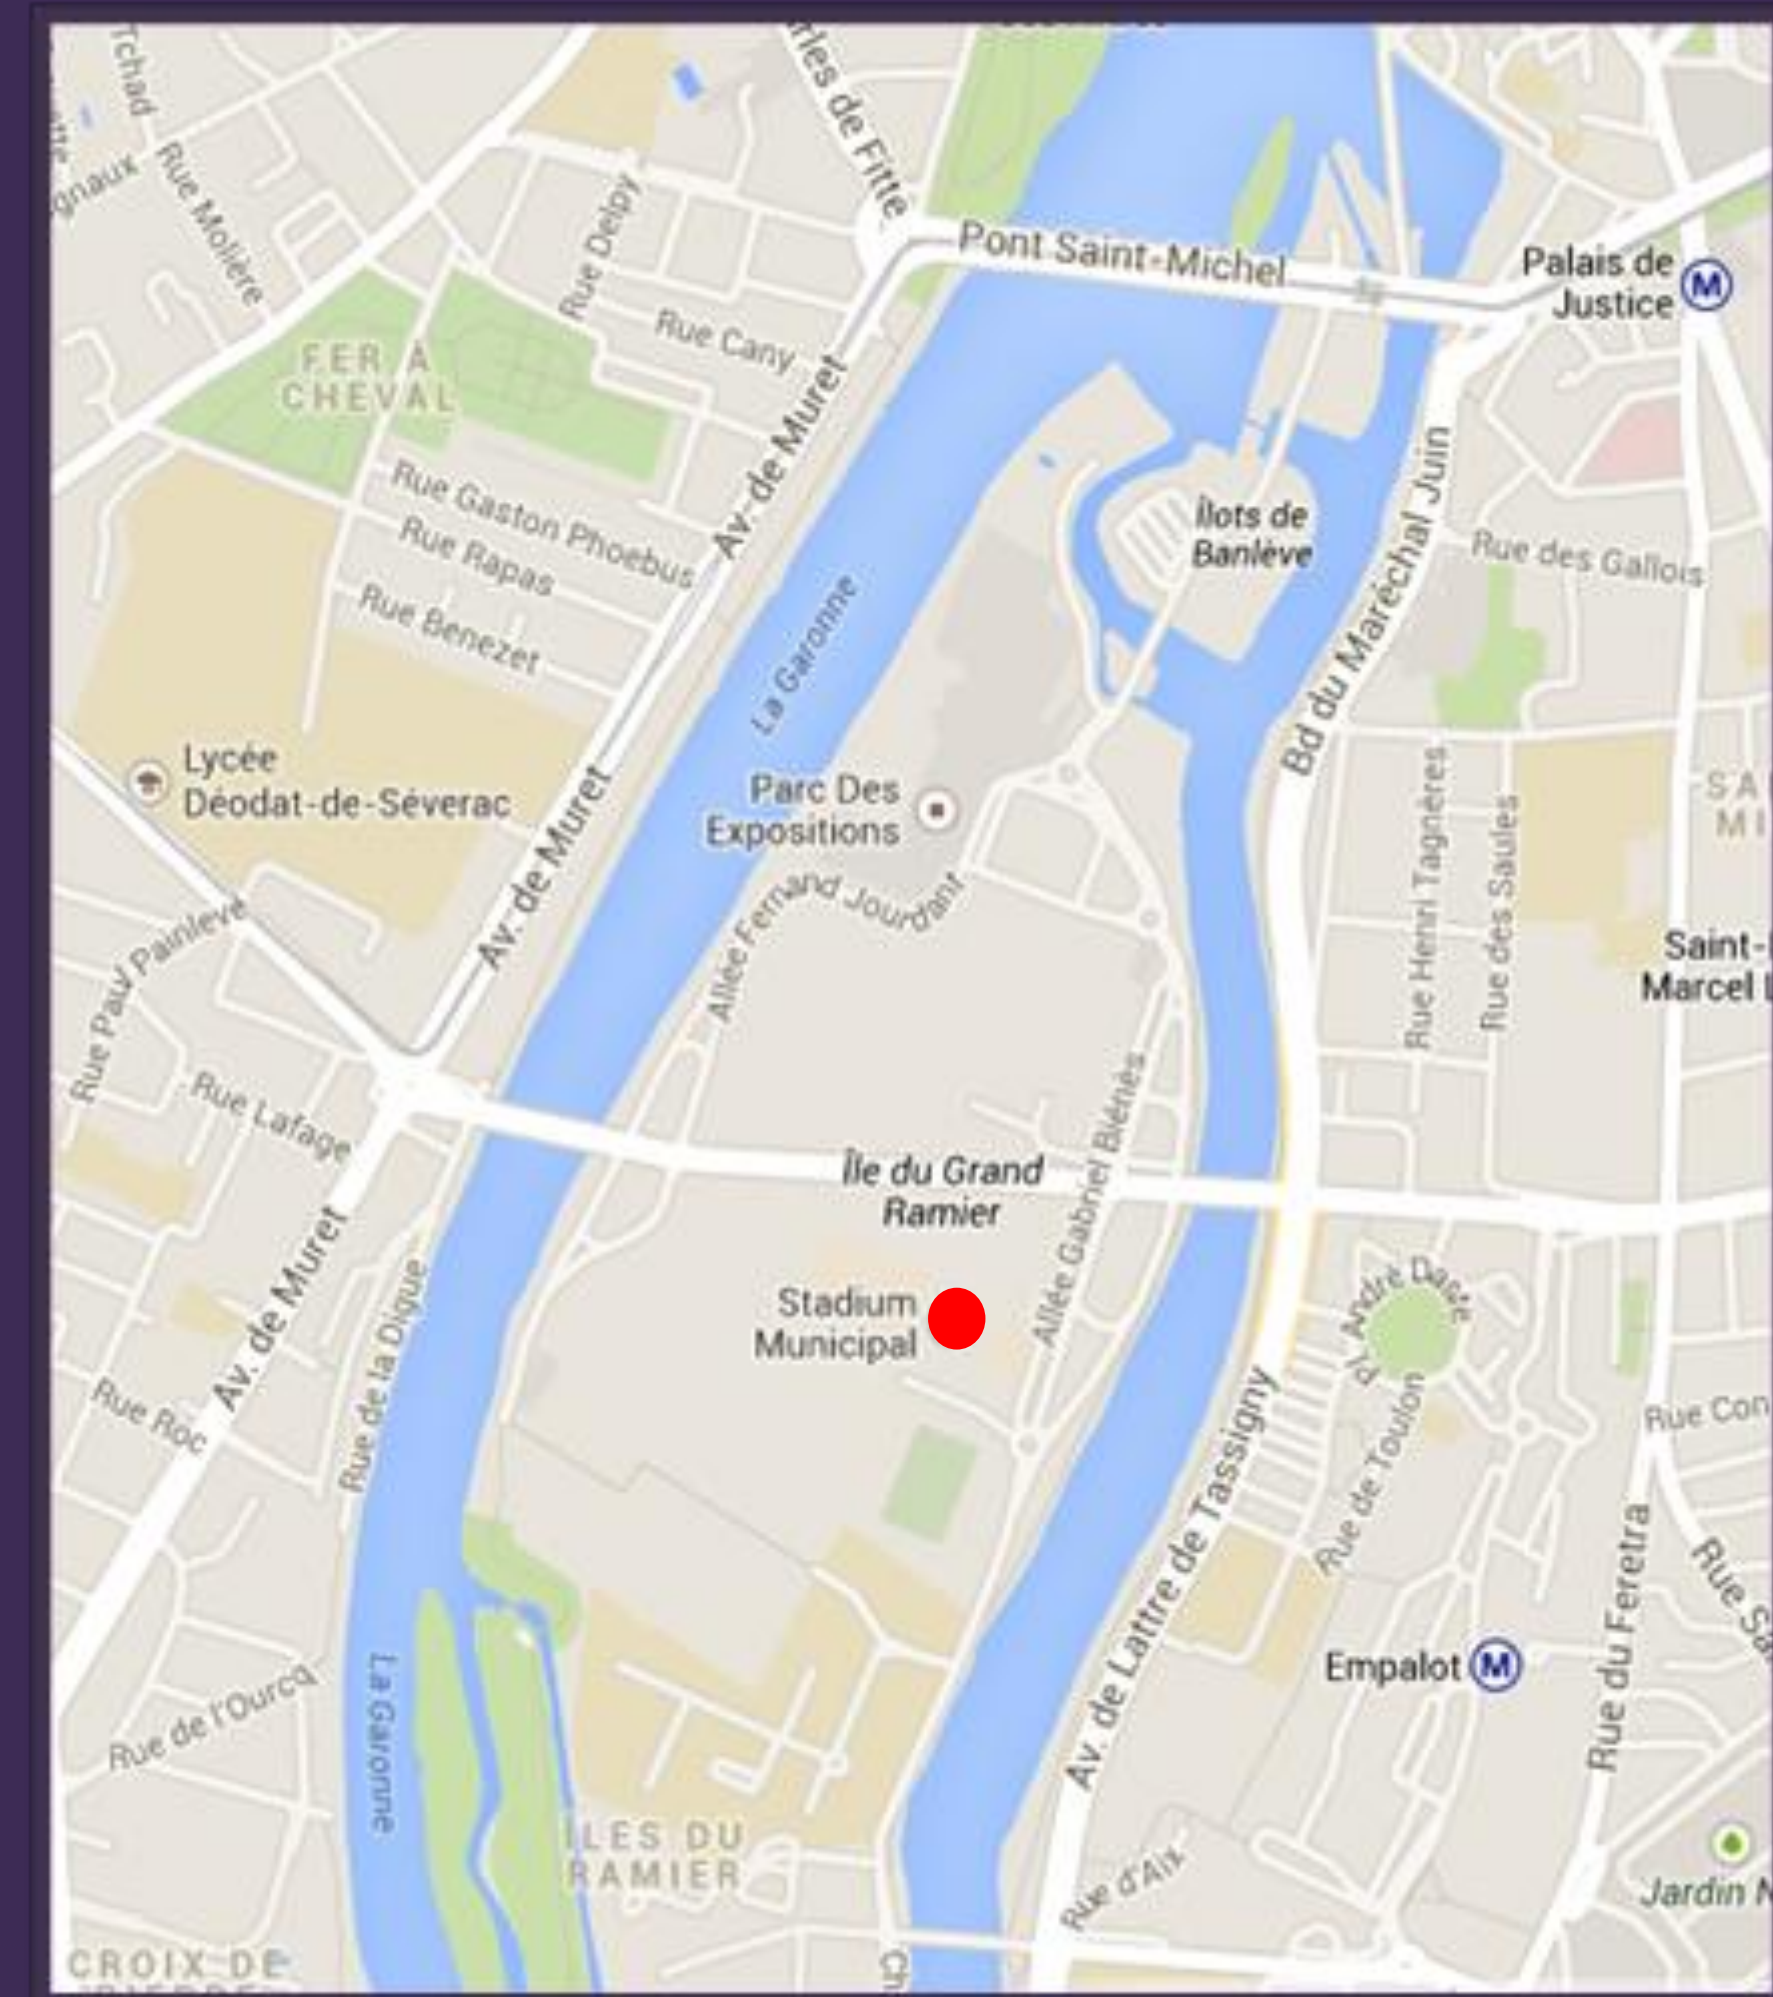

Capacity : 33150 Seats with 69 disabled seats

Adress : 1 allées Gabriel BIENES
31 200 - TOULOUSE

ACCES MAP

STADIUM ACCES

VISITING SECTOR

Capacity: 965 Seats
No disability access

VISITING RECEPTION CONFIGURATION